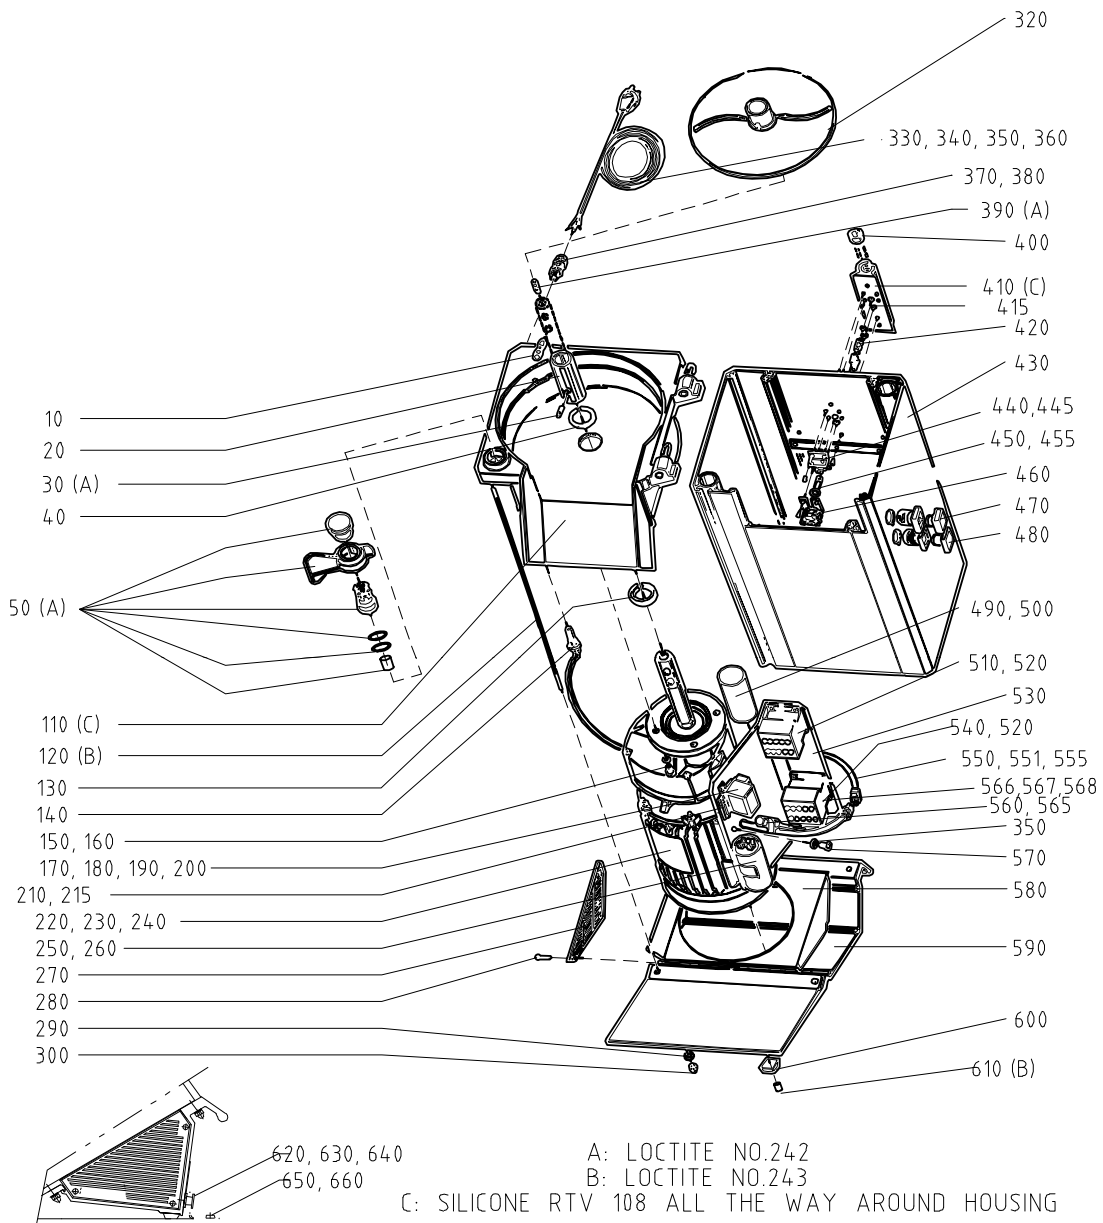

EXPLOSION DRAWING RG-350

RG-350 Feed Hopper

A: LOCTITE NO:243

RG-350 Push Feeder